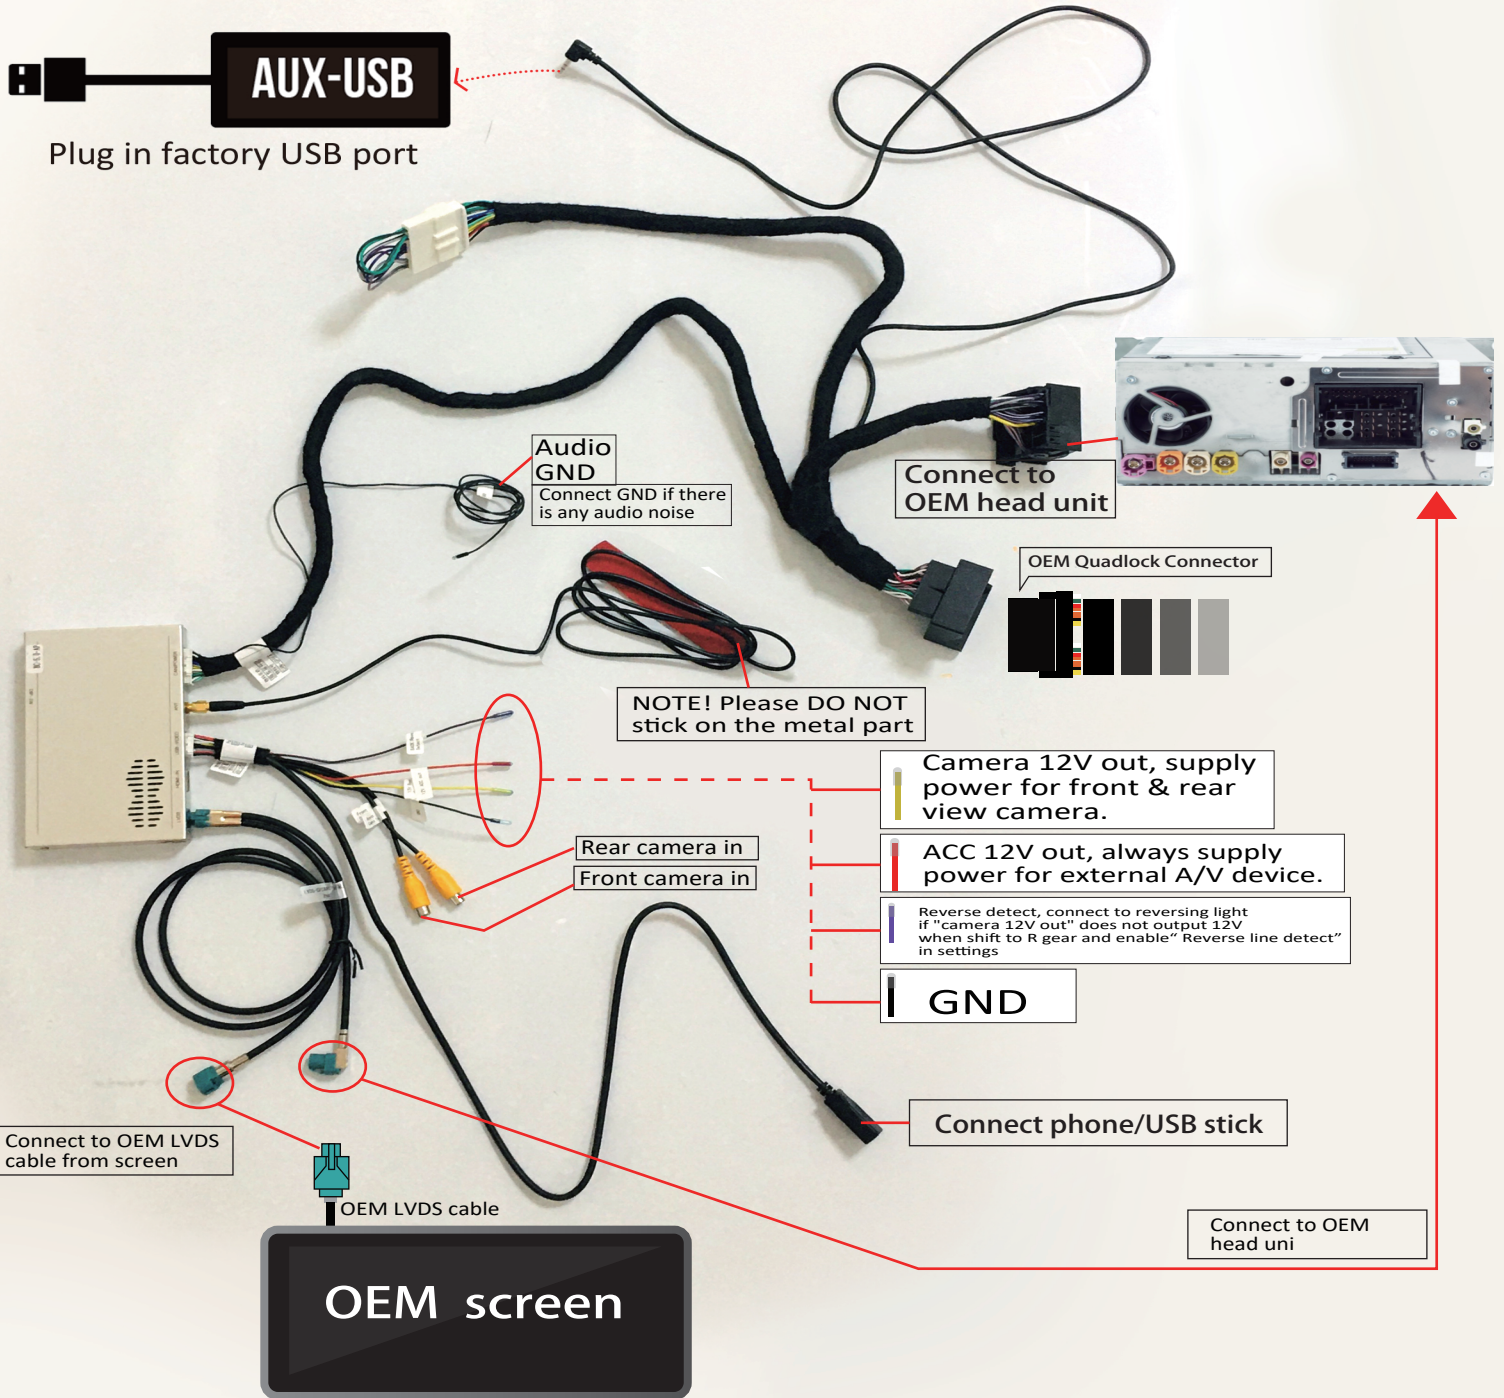

CONNECTION DIAGRAM V1.0

DIP switch settings

DIP	ON ▽	OFF ▲
1	Add-on microphone	Original microphone
2	Set to OFF ▲	
3	Selection for system version	
4		
5	Selection for screen size	
6		
7	Set to OFF ▲	
8	Set to OFF ▲	

System ver.	3	4
Default	OFF ▲	OFF ▲
Option 2	OFF ▲	ON ▼
Option 3	ON ▼	ON ▼

Screen size	5	6
7 / 8.4 inch (800*480)	OFF ▲	OFF ▲
12.3 inch	OFF ▲	ON ▼
8.4 inch (960*540)	ON ▼	ON ▼

Switch: